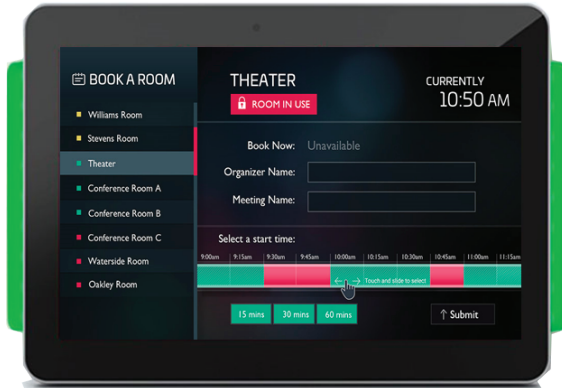

22Miles Room Booking Features

FEATURES	Book22	Book22 Plus	Book 22 Premium
O365/G Suite/Google Calendar Integrate your Room Booking with latest Microsoft and Google platform. Events booked from O365/Google can be easily sync'ed to the room tablets and vice versa. Please note exchange or other systems are subject to additional cost to support.	Enter your chosen system here -		
iPad, BrightSign, Android, Crestron, and ChromeOS Support wide range of devices and operating systems	Enter your chosen device here -		
Corporate Branding Can easily update template with corporate branding for colors, fonts, logos, background and more	Y	Y	Y
Quick Booking 1-click to book a meeting when room is available. Meeting incremental of 15, 30, 45 and 60 minutes Can be turned on/off in the room designer	Y	Y	Y
Extend Meeting Need more time on booking? Extend the meeting when room available. Can be turned on/off in the room designer	Y	Y	Y